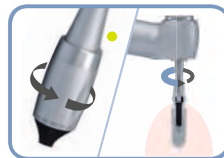

Automatic Declutching when Selected Torque is reached

- Compliance with Protocols for screw tightening
- Limits the risk of the screw fracturing or loosening

Universal connection of Prosthetic mandrels

- 7 different Torque levels (from 10 to 35 N.cm)
- Can be used with ALL Implant Systems

Micro-Head and Ergonomic Handle

- Easy access in restricted area with Excellent Visibility

Easy and Quick to use

- Reduced motion compared with using a ratchet wrench while tightening

UNIQUE

\$1,210.00

Lightweight
ONLY 135 gms