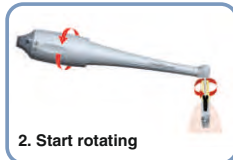

2. Start rotating