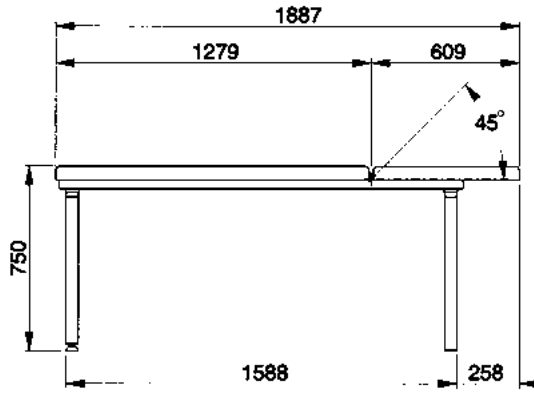

Net weight
32 kg

Gross weight
34 kg

Volume
0.210 m³