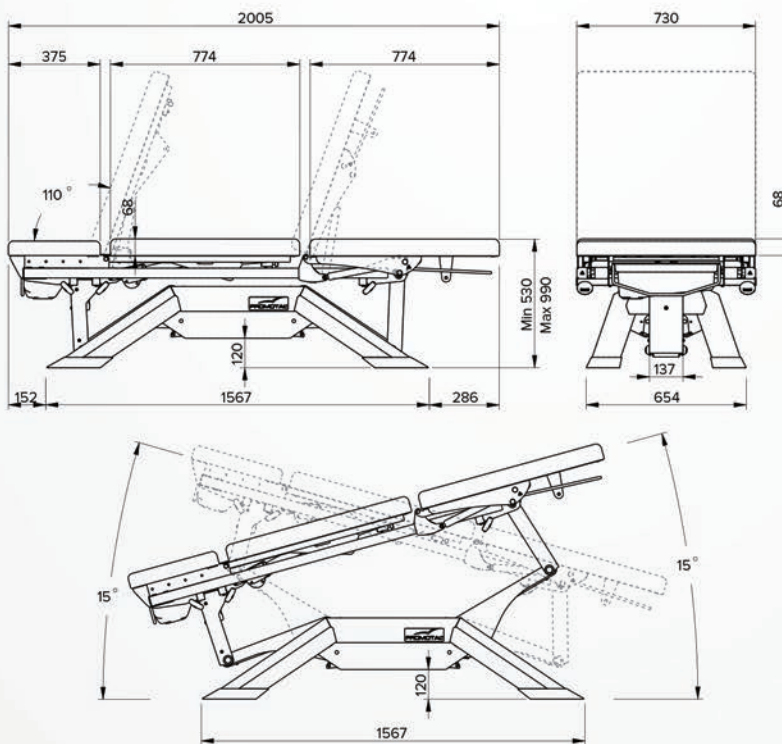

Model 3065-60

COLOURS FOR UPHOLSTERY & BACKING*

CA - TOMATO**		CLASSIC RANGE
CB - FUCHSIA**		
CC - PLUM**		
CD - LEMON**		
CE - PEACOCK		
CF - SAPHYR**		
CG - MIDNIGHT BLUE**		
CH - GLACIER		
CI - DARK		
57 - ANTISTATIC		
CJ - GREY**		ELEGANT RANGE*
CK - PLATINUM**		
EA - DEEP GREEN**		
EB - VEGETAL**		
EC - STORM**		
ED - SILVER BLUE**		
EE - PAPRIKA**		
EF - TWILIGHT		
EG - CAMEL**		
EH - CORK**		

* The Elegance range is subject to the application of a price supplement. Please refer to the price list.

**Colour with matching backing. The other colours come with white backing.