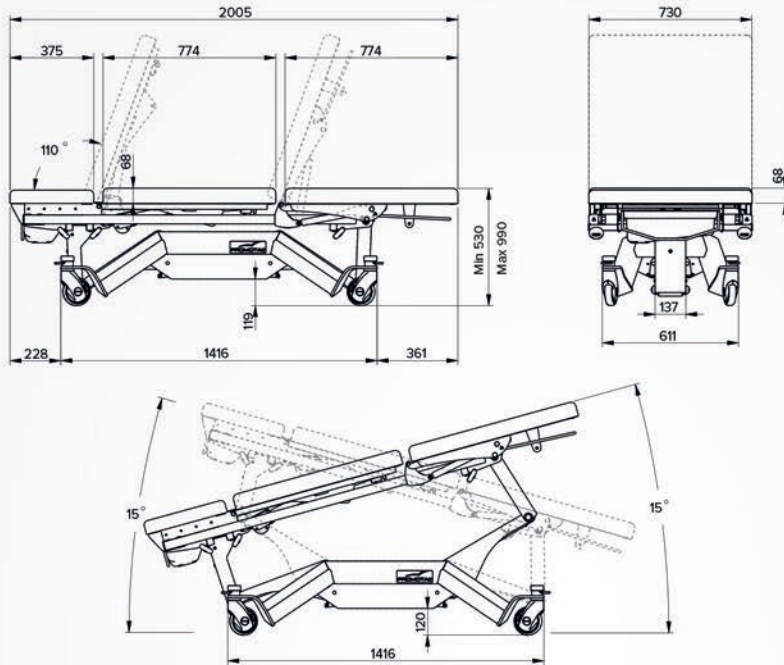

MODELS 3060-40/3065-40 :
NET WEIGHT : 121KG
GROSS WEIGHT : 154KG
PACKAGE VOLUME : 1.64M³

MODELS 3060-50/3065-50/3060-60/3065-60 :
NET WEIGHT : 150KG
GROSS WEIGHT : 183KG
PACKAGE VOLUME : 1.64M³

Model 3065-50